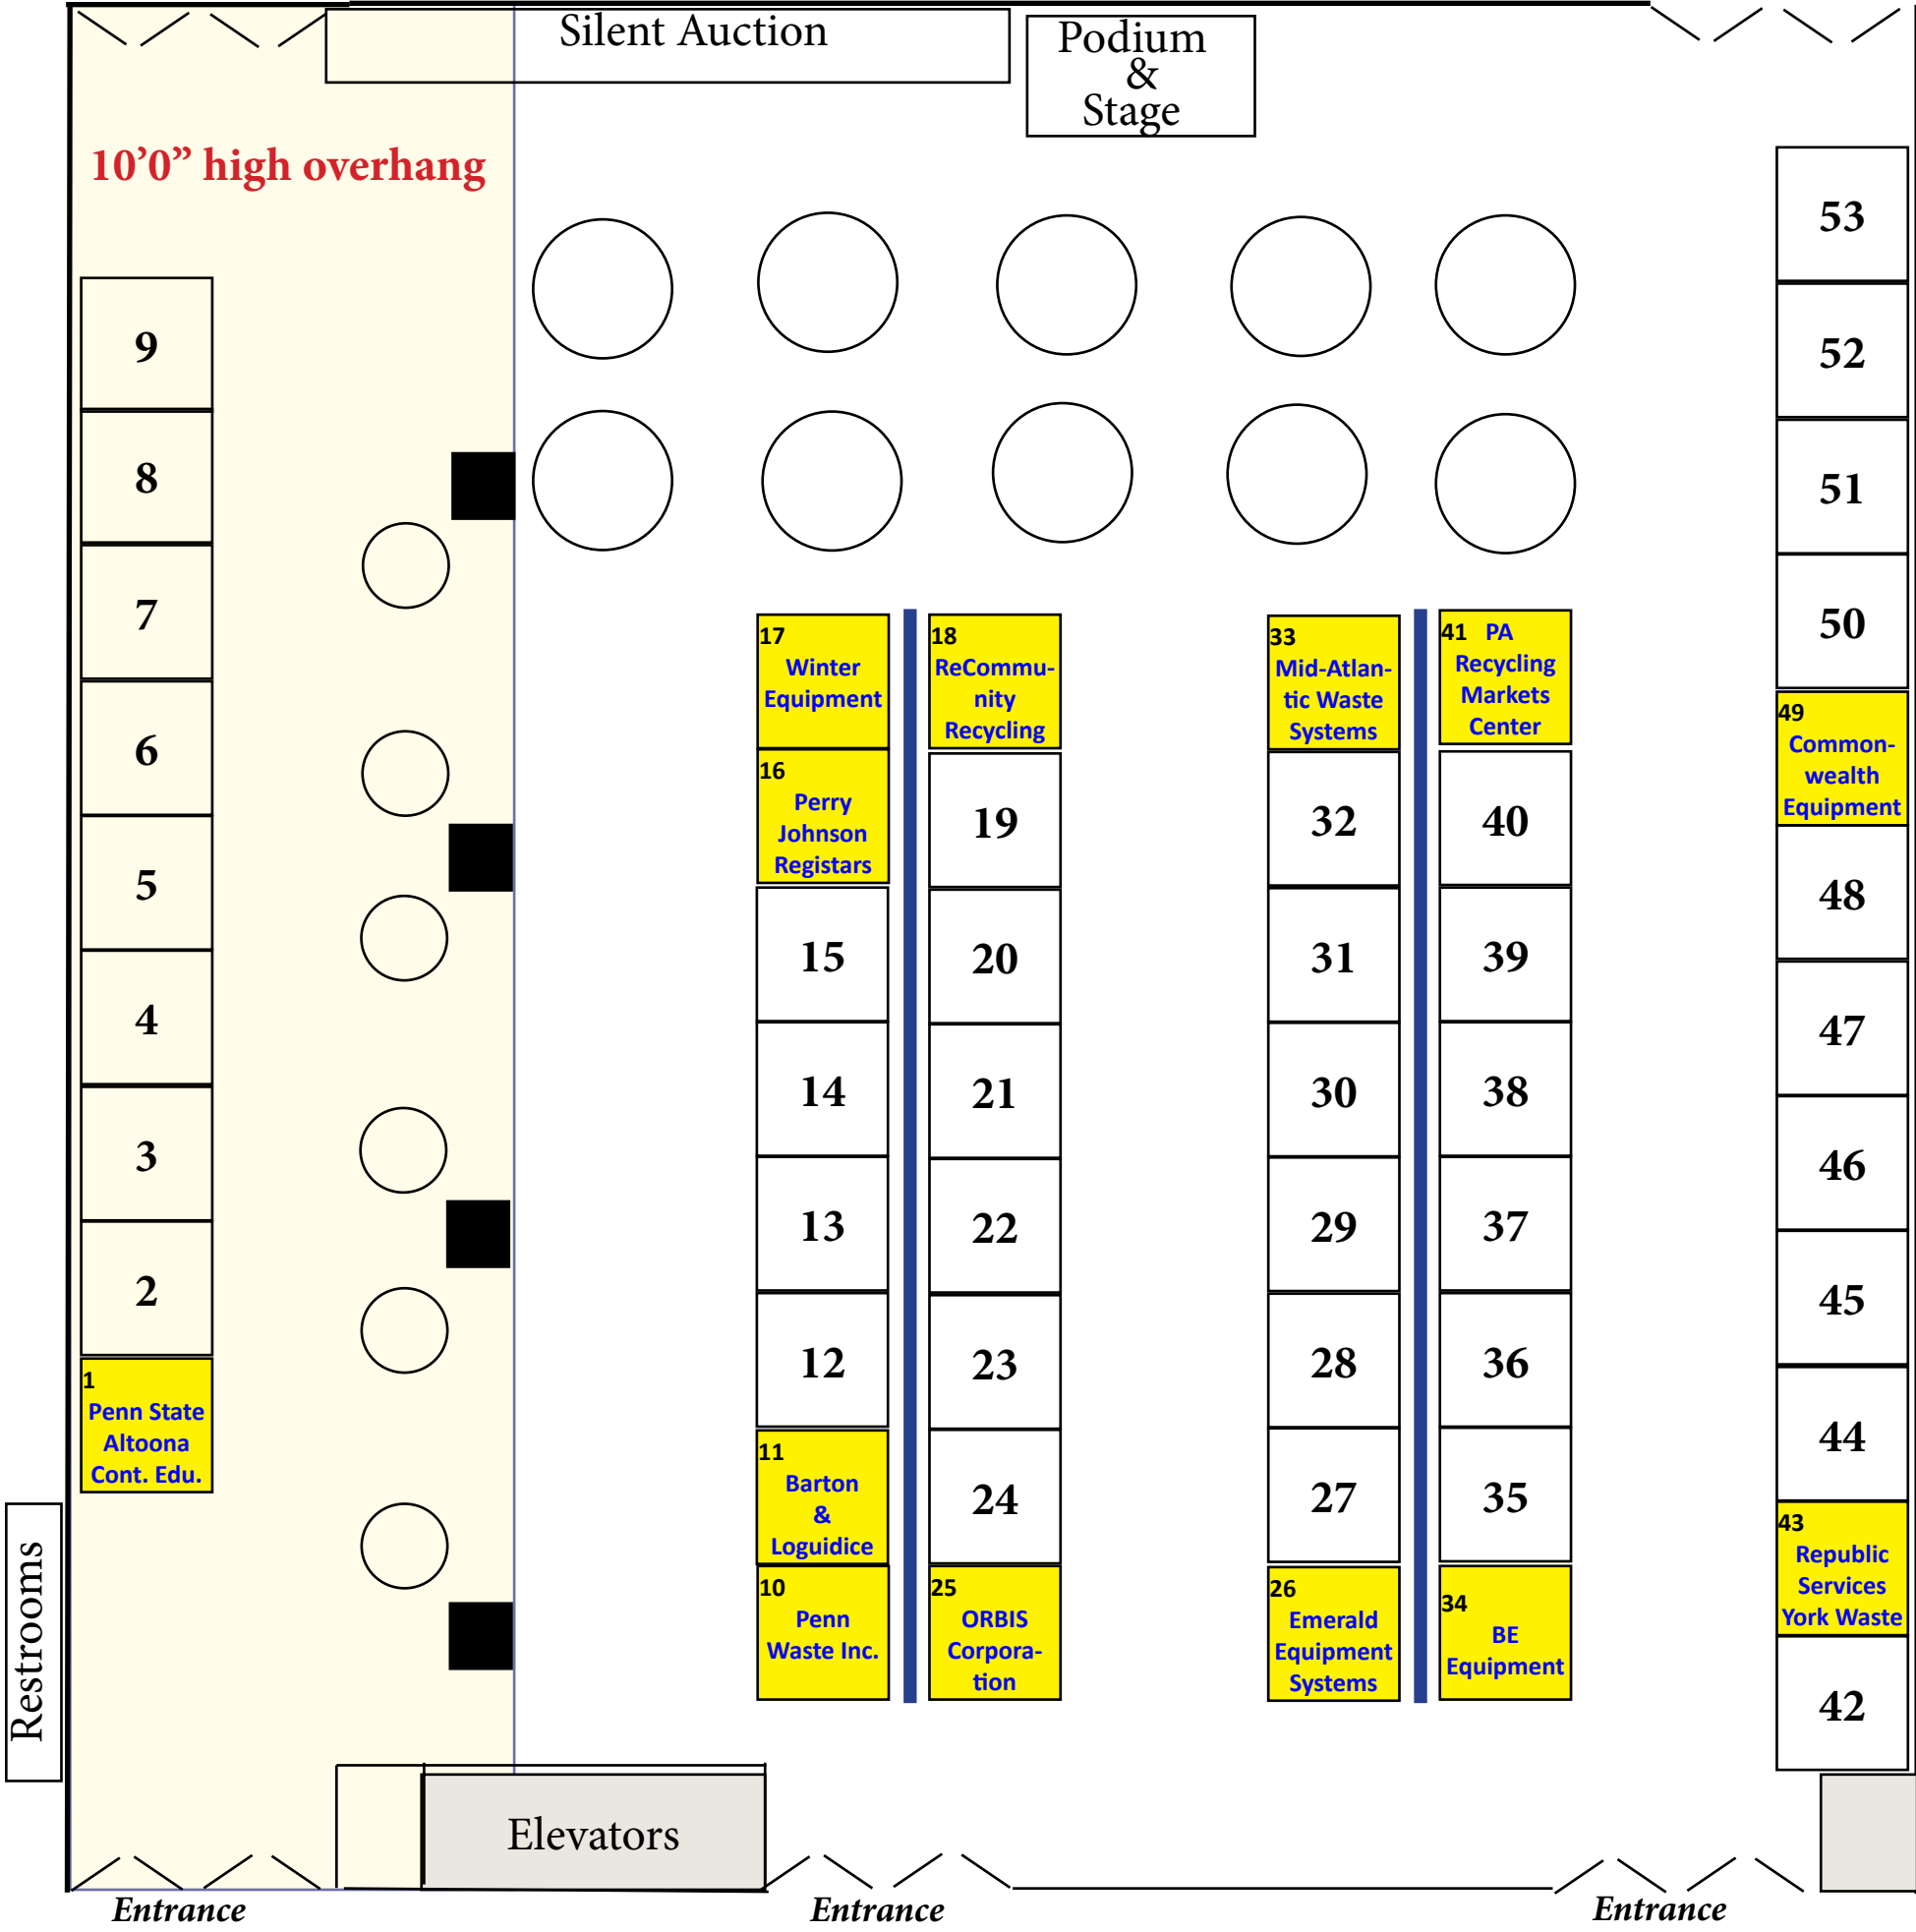

Exhibit Hall may be subject to slight change

- 1. Penn State Altoona Cont. Edu.
- 2.
- 3.
- 4.
- 5.
- 6. 33. Mid-Atlantic Waste Systems
- 7. 34. BE Equipment Inc.
- 8.
- 9.
- 10. Penn Waste Inc.
- 11. Barton & Loguidice
- 12.
- 13.
- 14. 41. PA Recycling Markets Center
- 15. 42.
- 16. Perry Johnson Registrars Inc.
- 17. Winter Equipment
- 18. ReCommunity Recycling
- 19.
- 20.
- 21.
- 22. 49. Commonwealth Equipment
- 23.
- 24.
- 25. ORBIS Corporation
- 26. Emerald Equipment Systems
- 27.
- 28.
- 29.
- 30.
- 31.
- 32.
- 33. Mid-Atlantic Waste Systems
- 34. BE Equipment Inc.
- 35.
- 36.
- 37.
- 38.
- 39.
- 40.
- 41. PA Recycling Markets Center
- 42.
- 43. Republic Services /York Waste
- 44.
- 45.
- 46.
- 47.
- 48.
- 49. Commonwealth Equipment
- 50.
- 51.
- 52.
- 53.